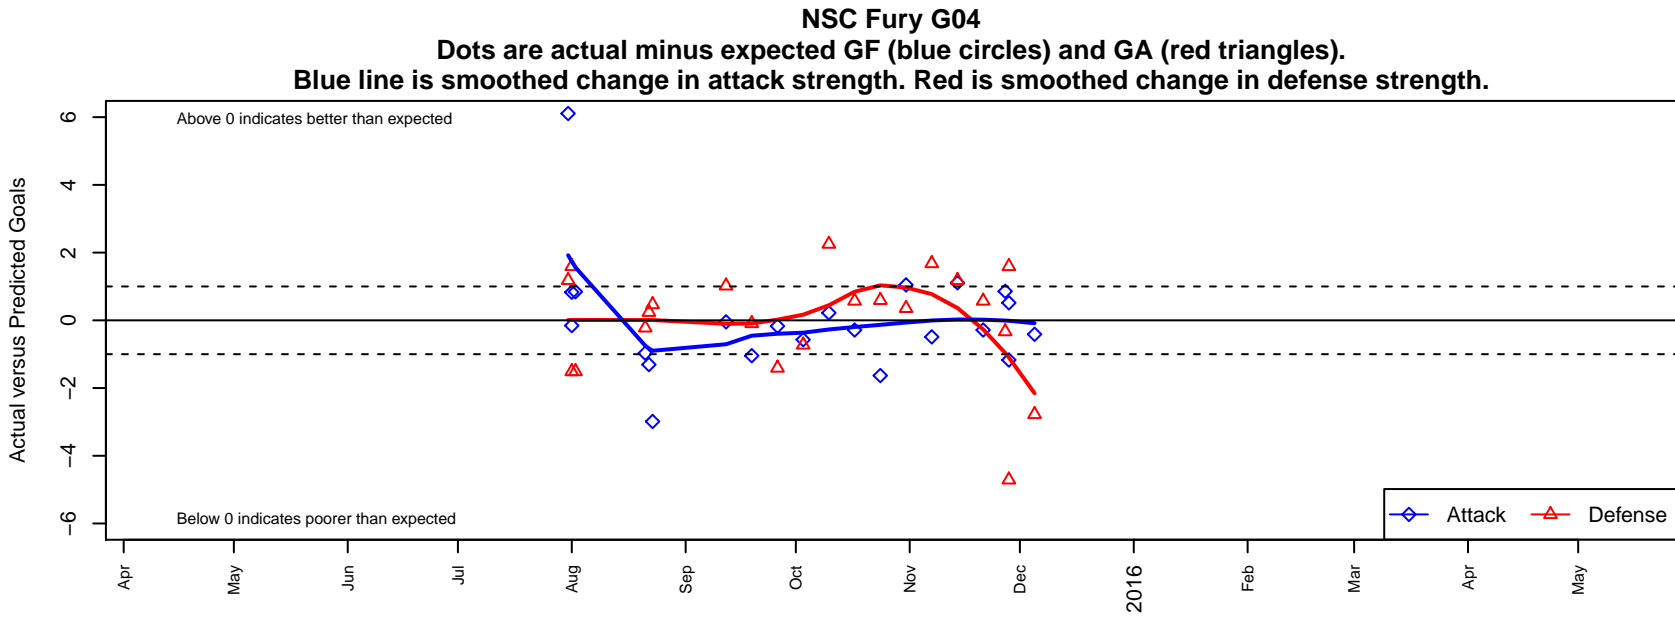

NSC Fury G04

North Shore SC
 Woodinville, WA
 G04 total strength=181
 attack=0.14 defense=0.1
 fall league = NPSL Div 2 U11

alt names used:
 Northshore Select Fury G04
 NSC Fury G04
 NSC G04 Fury

Venues played:
 2015 Strawberry Classic GU11
 2015 Xtreme Cup GU11 Gold
 2015 NPSL Division 2 U11
 2015 Cranberry Cup U11

**attack and defense variance (black dot)
relative to other teams
and top 10 in region**

**attack and defense rating
relative to others at age
and all opponents in last 13 months**

Performance relative to 13 month average