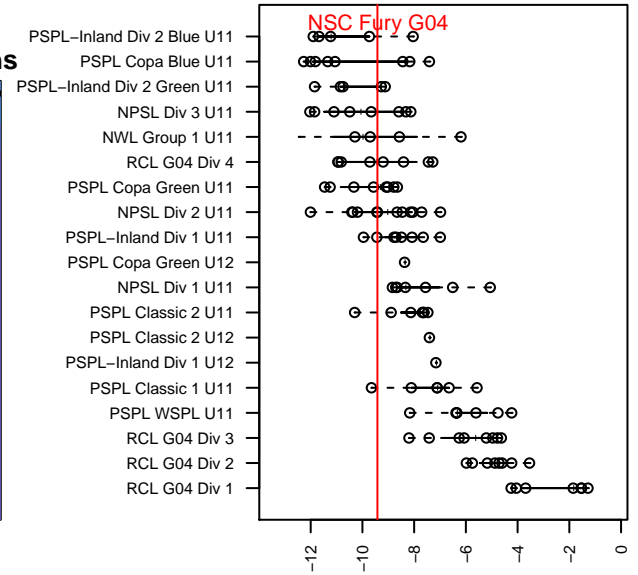

NSC Fury G04

North Shore SC
 Woodinville, WA
 G04 total strength=181
 attack=0.14 defense=0.1
 fall league = NPSL Div 2 U11

alt names used:
 Northshore Select Fury G04
 NSC Fury G04
 NSC G04 Fury

Venues played:
 2015 Strawberry Classic GU11
 2015 Xtreme Cup GU11 Gold
 2015 NPSL Division 2 U11
 2015 Cranberry Cup U11

**attack and defense variance (black dot)
relative to other teams
and top 10 in region**

**attack and defense rating
relative to others at age
and all opponents in last 13 months**

Performance relative to 13 month average